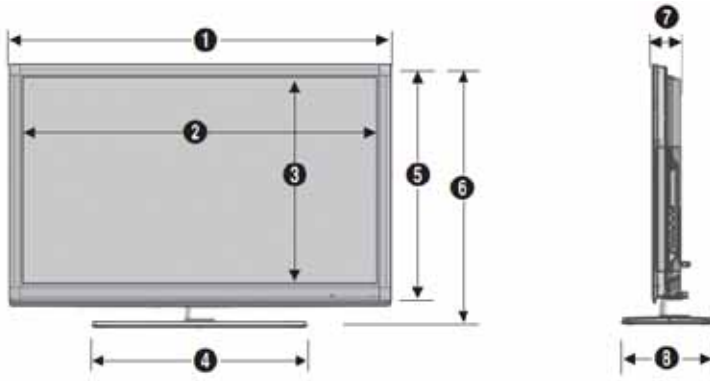

Pro:Idiom™

LN40D568F9HXZA 40" Interactive Commercial LCD HDTV

DIMENSIONS

(Unit: inches)

1	2	3	4	5	6	7	8
38.1	35	19.7	22.8	23.6	25.7	3.1	9.4

SIRCH - Samsung Interactive Remote Control for Hospitality (Optional equipment purchase required.)