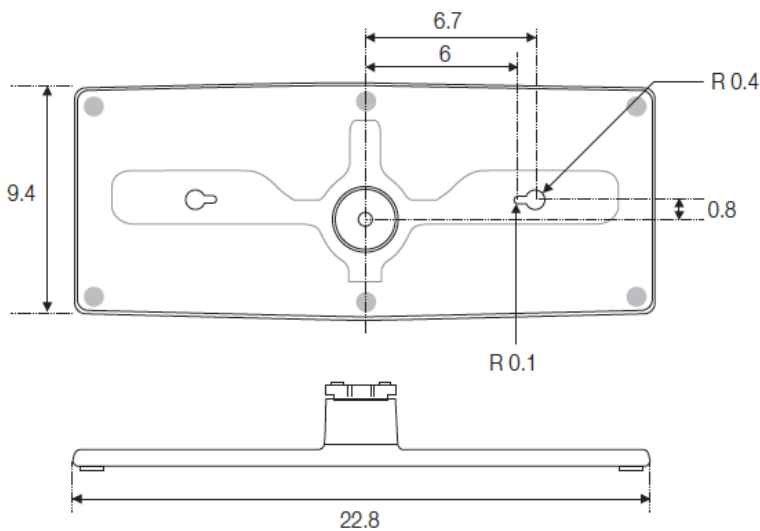

Pro:Idiom™

LN40D568F9HXZA 40" Interactive Commercial LCD HDTV

DIMENSIONS

(Unit: inches)

1	2	3	4	5	6	7	8
38.1	35	19.7	22.8	23.6	25.7	3.1	9.4

SIRCH - Samsung Interactive Remote Control for Hospitality (Optional equipment purchase required.)